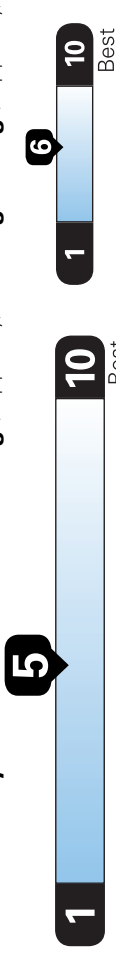

Mitsubishi Connect Subscriptions INCLUDED

- 5-year Safeguard Services trial, and
- 1-year Remote Services trial
- Enrollment required. Trial period starts at vehicle delivery. After trial, standard subscription costs apply.

Premium Package $3,050.00

- Dynamic Sound Yamaha Ultimate (12 Speakers)
- Synthetic Leather Door Insert with Quilting (Brick Brown)
- Semi-Aniline Leather Appointed Seating Surfaces
- 10.8" Head-Up Display (HUD)
- Digital Rearview Mirror with Rear Camera
- Unique Black Spoiler

Grille Paint Protection Film $135.00

Tonneau Cover $240.00

Welcome Package $225.00

- Touch Up Paint Pen (Body Color)
- Console Tray Mat
- Floor Mats, Carpet
- Vehicle Manuals Binder

Total Additional Equipment: MSRP*: $39,045.00

Subtotal: $4,445.00

Destination/Handling: $43,490.00

Total MSRP*: $1,745.00

*MSRP (Manufacturer's Suggested Retail Price)

EPA DOT Fuel Economy and Environment

Gasoline Vehicle

Fuel Economy

28 MPG
combined city/hwy

Small SUVs range from 14 to 125 MPG.
The best vehicle rates 146 MPGe.

26 city
31 highway

3.6 gallons per 100 miles

You spend $250
more in fuel costs
over 5 years
compared to the average new vehicle.

Annual fuel cost

$1,750

Fuel Economy & Greenhouse Gas Rating (tailpipe only) **Smog Rating** (tailpipe only)

This vehicle emits 314 grams CO₂ per mile. The best emits 0 grams per mile (tailpipe only). Producing and distributing fuel also create emissions; learn more at fueleconomy.gov.

Actual results will vary for many reasons, including driving conditions and how you drive and maintain your vehicle. The average new vehicle gets 29 MPG and costs $8500 to fuel over 5 years. Cost estimates are based on 15000 miles per year at $3.30 per gallon. MPGe is miles per gasoline gallon equivalent. Vehicle emissions are a significant cause of climate change and smog.

fueleconomy.gov

Calculate personalized estimates and compare vehicles

10-year

100,000-mile
LIMITED POWERTRAIN WARRANTY

10 YEAR / **100,000** MILE POWERTRAIN ANTI-CORROSION/PERFORATION

5 YEAR / **60,000** MILE BUMPER-TO-BUMPER ROADSIDE ASSISTANCE

Parts Content Information

For vehicles in this carline:

U.S./Canadian Parts Content: **0%**
Major Sources of Foreign Parts Content: **JAPAN 100%**

For this vehicle:

Final Assembly Point: **OKAZAKI, JAPAN**
Country of Origin: **JAPAN**
Engine: **JAPAN**
Transmission: **JAPAN**

Note: Parts content does not include final assembly, distribution, or other non-parts costs.

GOVERNMENT 5-STAR SAFETY RATINGS

Overall Vehicle Score **To be Rated**

Based on the combined ratings of frontal, side and rollover. Should ONLY be compared to other vehicles of similar size and weight.

Frontal Crash **To be Rated**

Based on the risk of injury in a frontal impact. Should ONLY be compared to other vehicles of similar size and weight.

Side Crash **To be Rated**

Based on the risk of injury in a side impact.

Rollover **To be Rated**

Based on the risk of rollover in a single-vehicle crash.

Star ratings range from 1 to 5 stars (★ ★ ★ ★ ★) with 5 being the highest.
Source: National Highway Traffic Safety Administration (NHTSA).
www.safercar.gov or 1-888-327-4236

Method of Transport: TRUCK
Plant/Port of Entry: JACKSONVILLE, FL
VIN : JA4J3WAB4TZ018395
: JA4J3WAB4TZ018395
: TCM

Cumulative Accessory Weight is 18.0 lbs

Gasoline, license and title fees, applicable federal, state and local taxes and dealer and distributor installed options and accessories are not included in the manufacturer's suggested retail price. This label has been applied to this vehicle pursuant to federal law and cannot be moved or altered prior to delivery to the ultimate purchaser.